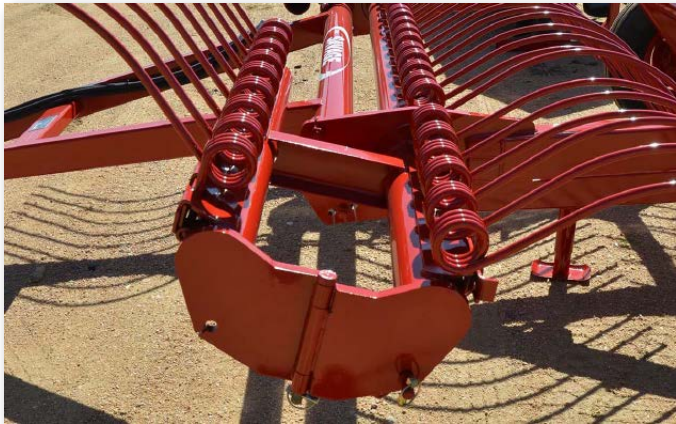

Keep the orchard clean!

Savage Rakes

SAVAGE

Whether you're cleaning up the orchard floor to prepare for harvesting or clearing a field prior to planting, a savage rake will help you get the job done faster. Savage's rugged, durable rakes were built for work in the demanding nut orchard environ-

ment, but they're equally valuable in a wide variety of applications. They are great for cleaning up after a storm or for just about any season of agricultural maintenance. You'll enjoy complete control of the rake from your tractor seat.

Savage Rakes

Savage rakes keep the orchard floor clean season after season.

Savage's folding rakes make storage and transportation much easier.

Well managed, clean orchards are better at fending off insects and other pests and make your other orchard tasks that much easier. A Savage rake may be just what is needed to help you get there. With two sizes to choose from, one is certain to be well suited to your needs. Our rakes allow you to adjust tine height and the angle of pitch with controls at the tractor seat.

Savage Rake Features:

- Simple and quick tractor mounting
- Tractor-seat controls for tine height and pitch
- Simple and quick tine replacement
- Easy-folding hinge for convenient transport and storage (on 18' rake)
- Heavy duty tubular steel frame for many seasons of rugged use