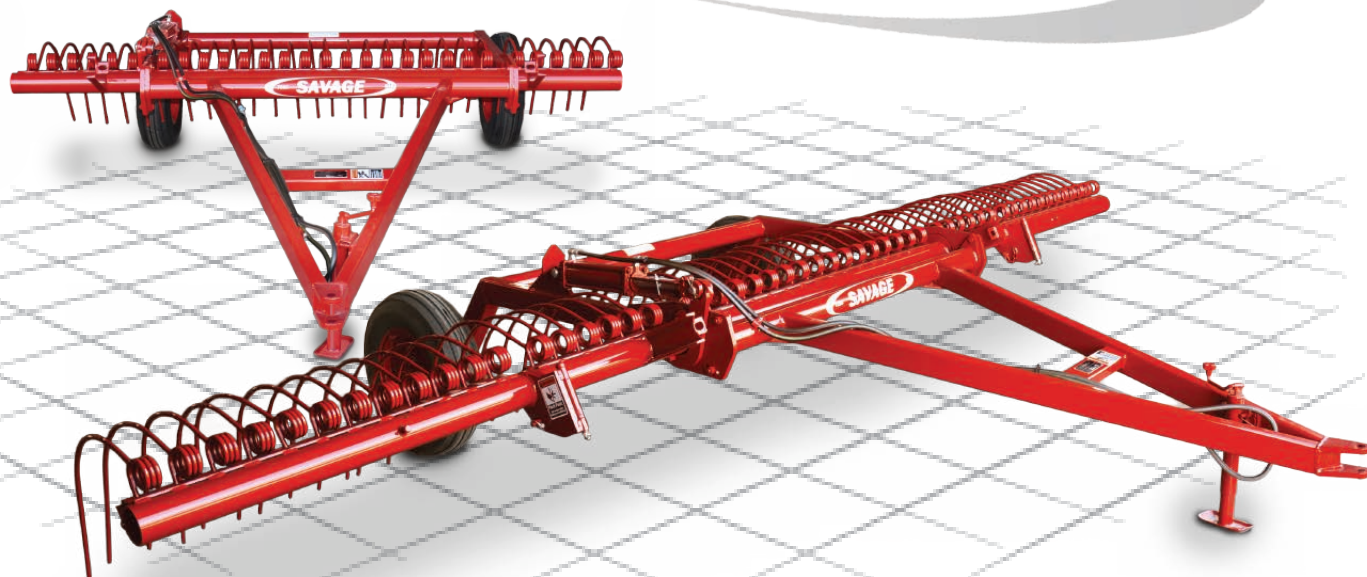

Keep the orchard clean!

Savage Rakes

SAVAGE

Whether you're cleaning up the orchard floor to prepare for harvesting or clearing a field prior to planting, a savage rake will help you get the job done faster. Savage's rugged, durable rakes were built for work in the demanding nut orchard environ-

ment, but they're equally valuable in a wide variety of applications. They are great for cleaning up after a storm or for just about any season of agricultural maintenance. You'll enjoy complete control of the rake from your tractor seat.

Savage Rakes

Savage rakes keep the orchard floor clean season after season.

Savage's folding rakes make storage and transportation much easier.

Well managed, clean orchards are better at fending off insects and other pests and make your other orchard tasks that much easier. A Savage rake may be just what is needed to help you get there. With two sizes to choose from, one is certain to be well suited to your needs. Our rakes allow you to adjust tine height and the angle of pitch with controls at the tractor seat.

Savage Rake Features:

- Simple and quick tractor mounting
- Tractor-seat controls for tine height and pitch
- Simple and quick tine replacement
- Easy-folding hinge for convenient transport and storage (on 18' rake)
- Heavy duty tubular steel frame for many seasons of rugged use